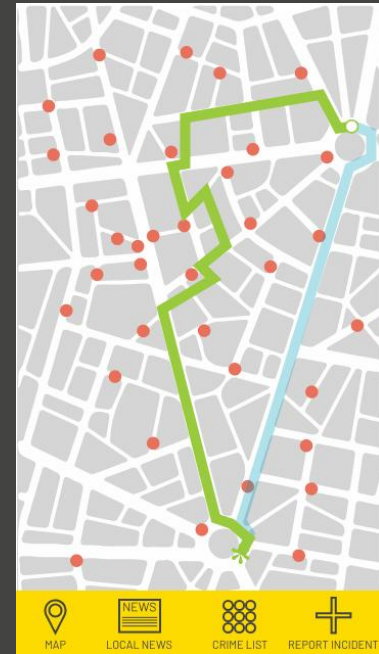

# User Testing Results: Directional Service

- Additional routes for a user to choose
  - Need to add distance and time information

Before

After