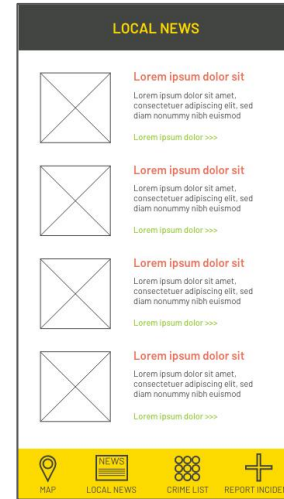

Use Case 5 Diagram A

Patrolling the Streets

As a rookie police officer, my first task given to me is to patrol the heaviest minor felony, crime-ridden streets. I have the data, but a visual guide would benefit me much more.

Out Without Doubt

LOG IN

[Forgot password?](#)

[Or create an account](#)