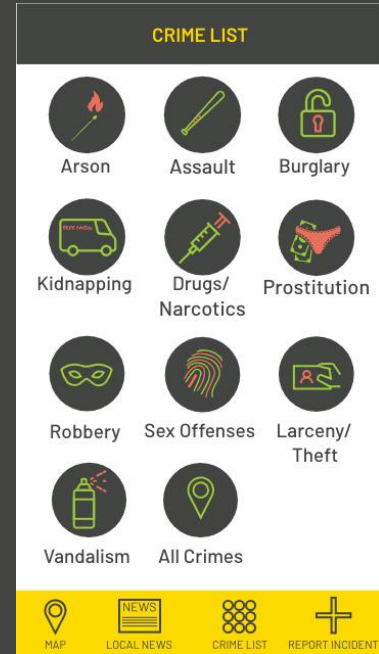

User Testing Results: Crime List

- Paper prototype was in a list format; Clickable prototype was in a 3-column grid
- Icons are now more cohesive
- Removal of yellow text as it was hard to read

Before

After