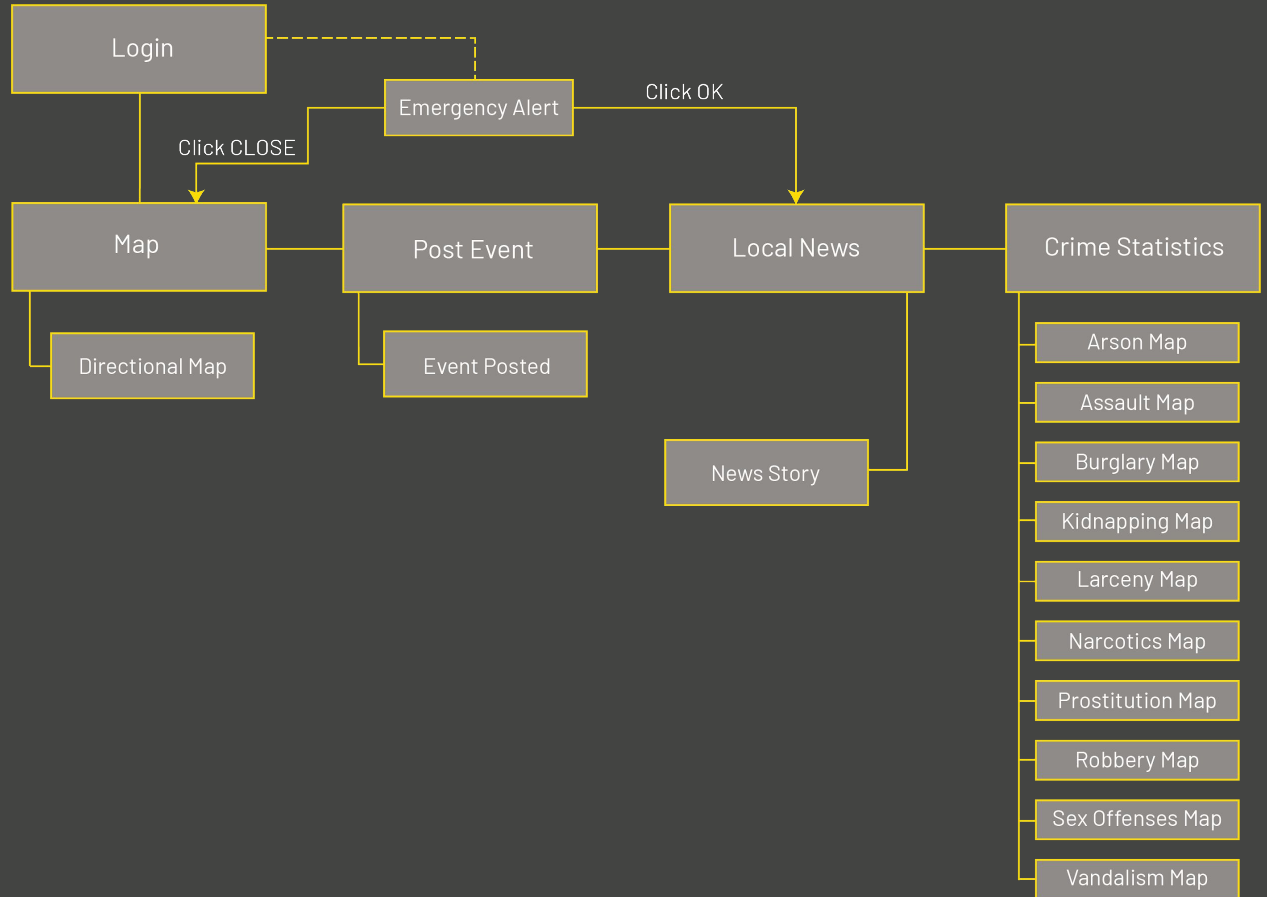

# The Solution

Out Without Doubt (OWD) is:

- Relatively real-time, updated daily
- Informative
- Data shows hotspots
- User involved for most current events

# Moodboard

The moodboard is a collection of visual elements for an accessible design project. It includes:

- Top Left:** A blue graphic with a central laptop icon labeled "ACCESSIBILITY" and various accessibility icons (hearing aid, wheelchair, etc.) connected by lines.
- Top Right:** A circular color wheel with a black center labeled "HIGH CONTRAST" and the text "ACCESSIBLE DESIGN A BEGINNER'S GUIDE".
- Middle Left:** A grid of 24 white accessibility icons on a dark background, and a set of 12 colorful icons.
- Middle Right:** A saturation color scale and a table of contrast ratios.
- Bottom Left:** A 2x3 grid of icons: a stylized eye, a wheelchair, a hearing aid, a magnifying glass, a Creative Commons logo, and a laptop with a person icon.
- Bottom Right:** A graphic showing a person icon on a laptop screen with various accessibility icons floating around it.