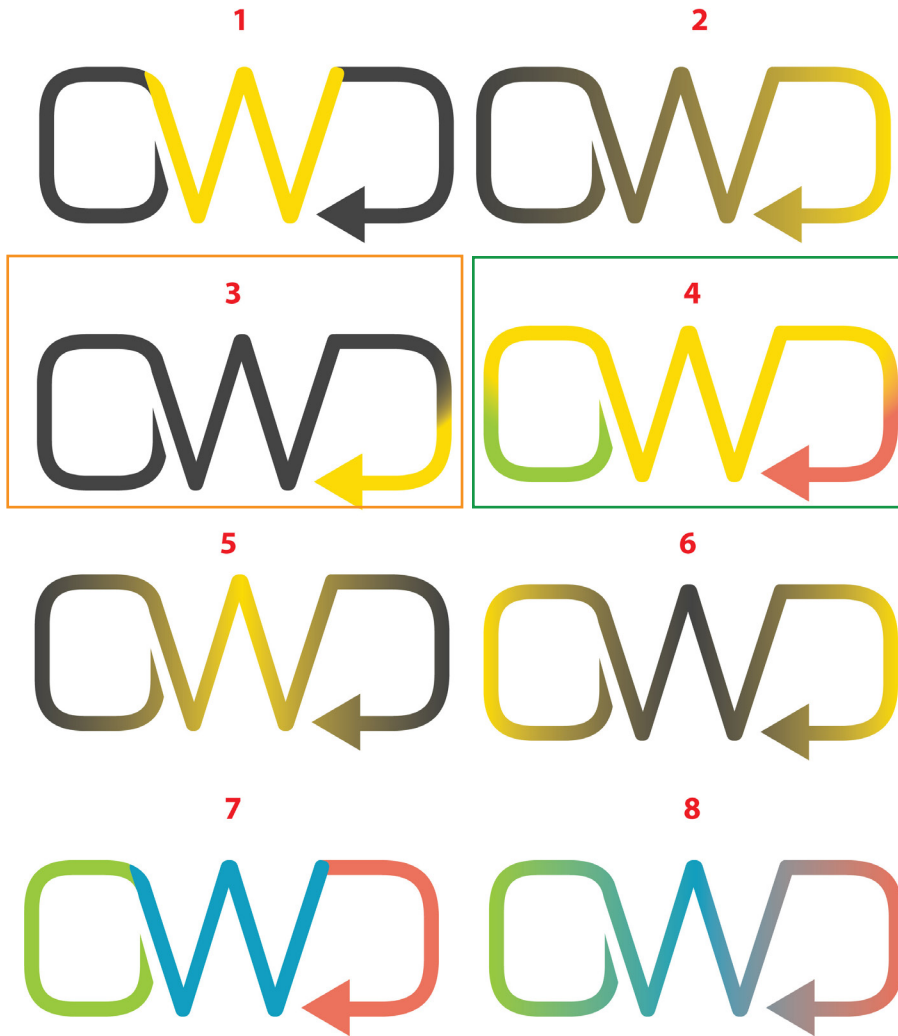

Out Without Doubt Logo Color Palette Survey

4 Responses

- Option 1
- Option 2
- Option 3
- Option 4
- Option 5
- Option 6
- Option 7
- Option 8

Option 3

- The yellow is a bit hard to see, so I like the one with less.
- I think others there are too much colors or gradients on text so it didn't really caught my eyes. However, option 3 has the only color at the arrow part which make sense more.

Option 4

- Red, yellow, green like a stoplight