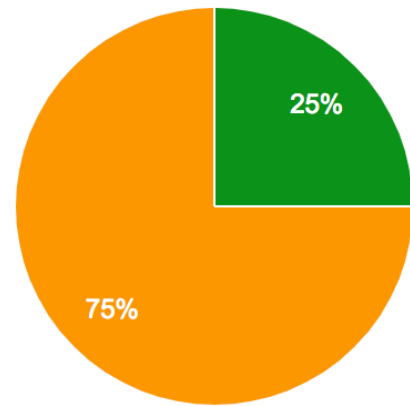

Out Without Doubt Logo Color Palette Survey

4 Responses

- Option 1
- Option 2
- Option 3
- Option 4
- Option 5
- Option 6
- Option 7
- Option 8

Option 3

- The yellow is a bit hard to see, so I like the one with less.
- I think others there are too much colors or gradients on text so it didn't really caught my eyes. However, option 3 has the only color at the arrow part which make sense more.

Option 4

- Red, yellow, green like a stoplight